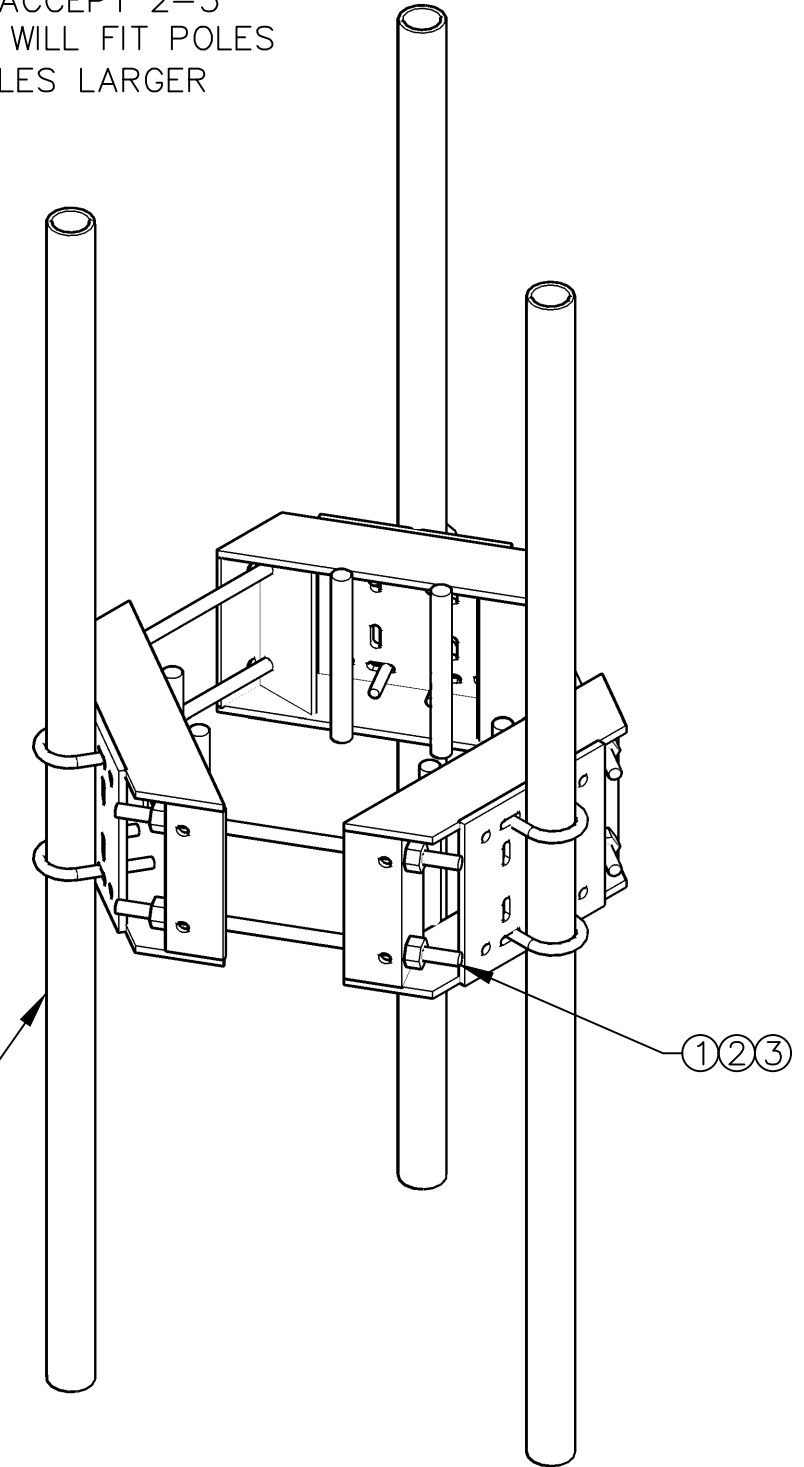

ITEM	PART NUMBER	DESCRIPTION	QTY
1	HNG58	5/8" GALV NUT	12
2	HLG58	5/8" GALV LOCK	12
3	HTR581	5/8" GALV THREADED ROD 24"	6

EASY TO USE LIGHTWEIGHT RING MOUNT. PERFECT FOR ADDING ADDITIONAL REMOTE RADIO HEADS OR ANTENNA SYSTEMS. FACE PLATE IS CONSTRUCTED TO ACCEPT 2-3" PIPE, BOTH VERTICALLY AND HORIZONTALLY. WILL FIT POLES 10-28". ADAPTOR KIT IS AVAILABLE FOR POLES LARGER THAN 28" AND UP TO 45" DIAMETER

PIPE AND U-BOLT NOT INCLUDED

①②③

A	SHOP DRAWING	5-15-13	DATE	PART NO.	VCLDRM	DRAWN BY	L.DONNELLY
			SCALE	DESCRIPTION	10"-26" LIGHT RING MOUNT	SHEET	3 OF 4
			1:4				
ZONE	REV	DESCRIPTION	DATE	APPROVED	PROPRIETARY NOTE: THIS DOCUMENT AND THE INFORMATION IT CONTAINS IS PROPRIETARY AND CONFIDENTIAL TO VANCOMM LLC. IT HAS BEEN PROVIDED ONLY FOR YOUR INTERNAL USE IN CONSIDERING A PURCHASE FROM VANCOMM LLC. NEITHER THIS DOCUMENT NOR ANY PORTION THEREOF MAY BE RELEASED OR DISCLOSED TO ANY THIRD PARTY WITHOUT PRIOR CONSENT FROM VANCOMM LLC. PLEASE DESTROY ALL COPIES OF THIS DOCUMENT IF YOU CANNOT ACCEPT THIS PROPRIETARY RESTRICTION. DOCUMENT COPYRIGHT © 2021, VANCOMM LLC.		
REVISIONS							