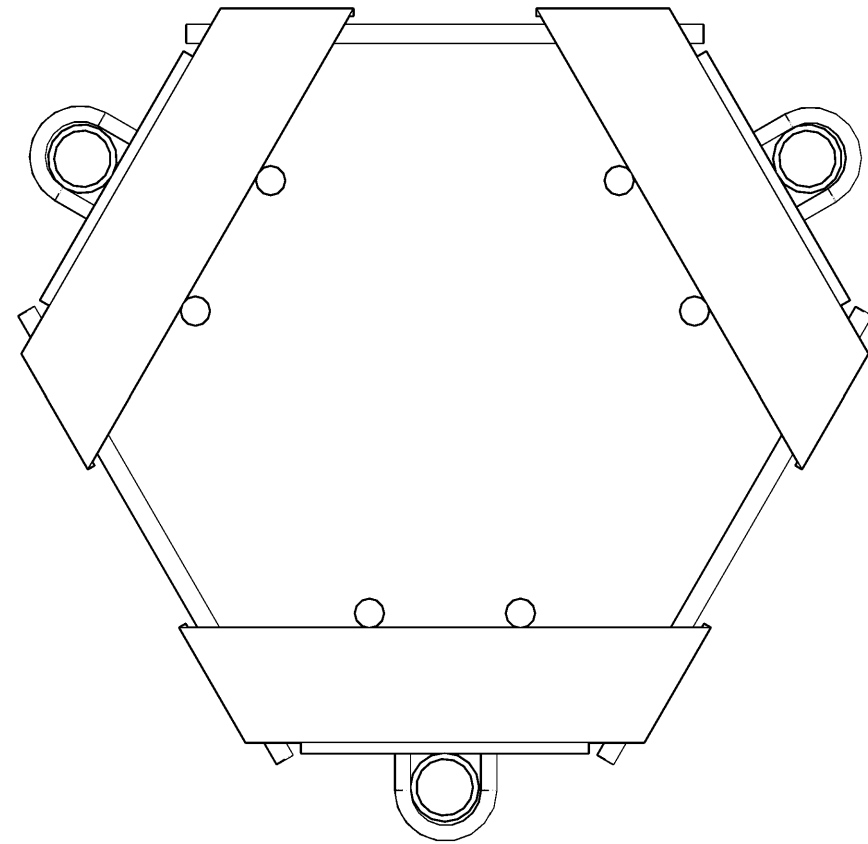

ITEM	PART NUMBER	DESCRIPTION	QTY
1	HNG58	5/8" GALV NUT	12
2	HLG58	5/8" GALV LOCK	12
3	HTR581	5/8" GALV THREADED ROD 24"	6

EASY TO USE LIGHTWEIGHT RING MOUNT. PERFECT FOR ADDING ADDITIONAL REMOTE RADIO HEADS OR ANTENNA SYSTEMS. FACE PLATE IS CONSTRUCTED TO ACCEPT 2-3" PIPE, BOTH VERTICALLY AND HORIZONTALLY. WILL FIT POLES 10-28". ADAPTOR KIT IS AVAILABLE FOR POLES LARGER THAN 28" AND UP TO 45" DIAMETER

PIPE AND U-BOLT NOT INCLUDED

①②③

A	SHOP DRAWING	5-15-13	DATE	PART NO.	VCLDRM	DRAWN BY	L.DONNELLY
			SCALE	DESCRIPTION	10"-26" LIGHT RING MOUNT	SHEET	3 OF 4
			1:4				
ZONE	REV	DESCRIPTION	DATE	APPROVED	PROPRIETARY NOTE: THIS DOCUMENT AND THE INFORMATION IT CONTAINS IS PROPRIETARY AND CONFIDENTIAL TO VANCOMM LLC. IT HAS BEEN PROVIDED ONLY FOR YOUR INTERNAL USE IN CONSIDERING A PURCHASE FROM VANCOMM LLC. NEITHER THIS DOCUMENT NOR ANY PORTION THEREOF MAY BE RELEASED OR DISCLOSED TO ANY THIRD PARTY WITHOUT PRIOR CONSENT FROM VANCOMM LLC. PLEASE DESTROY ALL COPIES OF THIS DOCUMENT IF YOU CANNOT ACCEPT THIS PROPRIETARY RESTRICTION. DOCUMENT COPYRIGHT © 2021, VANCOMM LLC.		
REVISIONS							