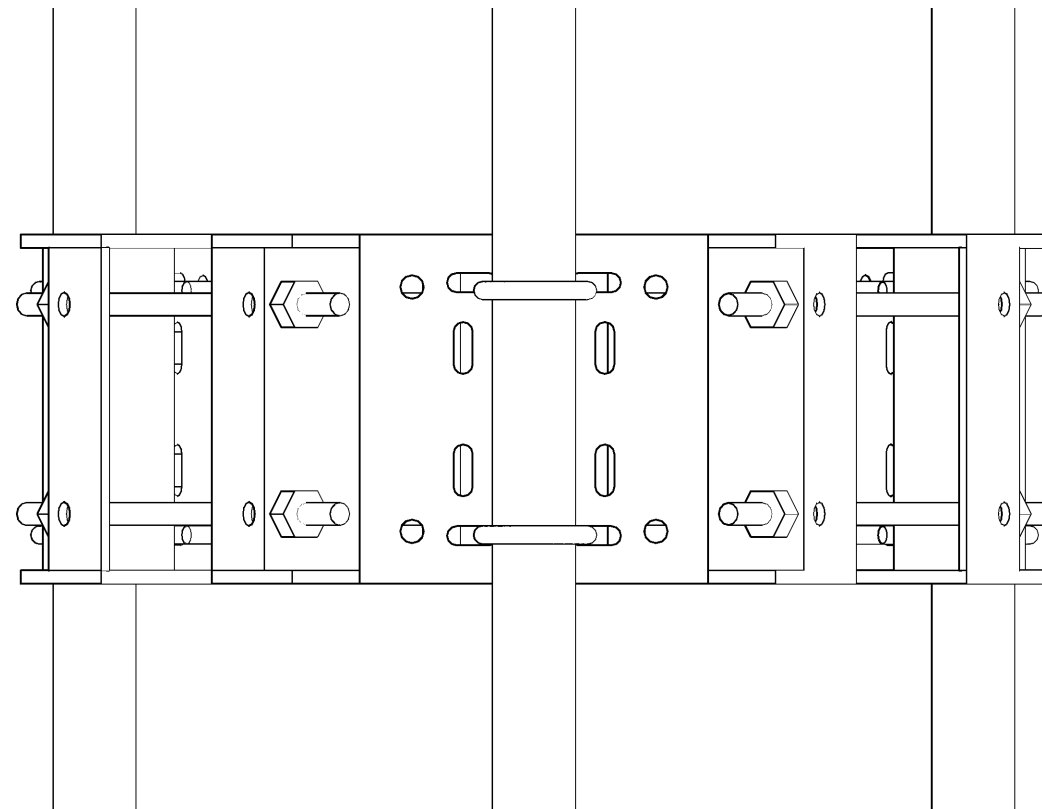

ITEM	PART NUMBER	DESCRIPTION	QTY
1	HNG58	5/8" GALV NUT	12
2	HLG58	5/8" GALV LOCK	12
3	HTR581	5/8" GALV THREADED ROD 24"	6

EASY TO USE LIGHTWEIGHT RING MOUNT. PERFECT FOR ADDING ADDITIONAL REMOTE RADIO HEADS OR ANTENNA SYSTEMS. FACE PLATE IS CONSTRUCTED TO ACCEPT 2-3" PIPE, BOTH VERTICALLY AND HORIZONTALLY. WILL FIT POLES 10-28". ADAPTOR KIT IS AVAILABLE FOR POLES LARGER THAN 28" AND UP TO 45" DIAMETER

PIPE AND U-BOLT NOT INCLUDED

①②③

A	SHOP DRAWING	5-15-13	DATE	PART NO.	VCLDRM	DRAWN BY	L.DONNELLY
			SCALE	DESCRIPTION	10"-26" LIGHT RING MOUNT	SHEET	3 OF 4
			1:4				
ZONE	REV	DESCRIPTION	DATE	APPROVED	PROPRIETARY NOTE: THIS DOCUMENT AND THE INFORMATION IT CONTAINS IS PROPRIETARY AND CONFIDENTIAL TO VANCOMM LLC. IT HAS BEEN PROVIDED ONLY FOR YOUR INTERNAL USE IN CONSIDERING A PURCHASE FROM VANCOMM LLC. NEITHER THIS DOCUMENT NOR ANY PORTION THEREOF MAY BE RELEASED OR DISCLOSED TO ANY THIRD PARTY WITHOUT PRIOR CONSENT FROM VANCOMM LLC. PLEASE DESTROY ALL COPIES OF THIS DOCUMENT IF YOU CANNOT ACCEPT THIS PROPRIETARY RESTRICTION. DOCUMENT COPYRIGHT © 2021, VANCOMM LLC.		
REVISIONS							