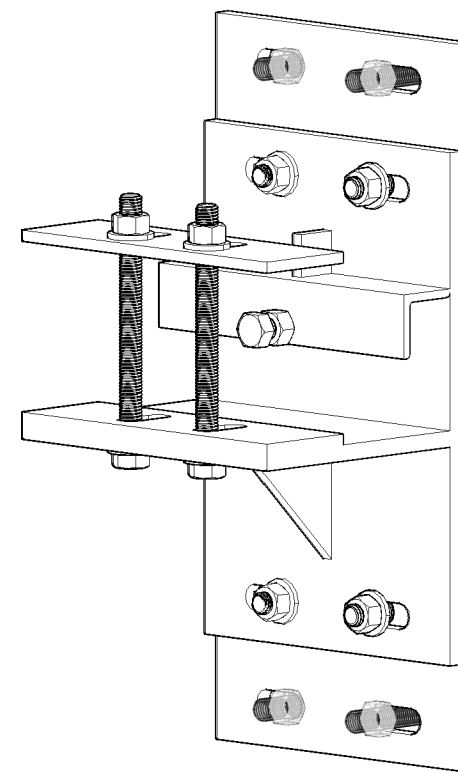

ORDER U-BOLT
SEPARATELY

NOTE(S):

- ORDER U-BOLTS SEPARATELY. SPECIFY PIPE SIZE AT TIME OF ORDER. 2-1/2" OD TO 3-1/2" OD.

LEGACY MONOPOLE PIPE MOUNT
ADAPTOR PLATE NOT SHOWN

ORDER U-BOLT
SEPARATELY

LEGACY MONOPOLE PIPE MOUNT
ADAPTOR PLATE SHOWN

					DATE 03/08/2022	PART NO. VCLMPM VANCOMM ASSEMBLY	DRAWN BY LD
					SCALE 1:4	DESCRIPTION LEGACY MONOPOLE PIPE MOUNT ASSEMBLY	SHEET 1 OF 1
					PROPRIETARY NOTE: THIS DOCUMENT AND THE INFORMATION IT CONTAINS IS PROPRIETARY AND CONFIDENTIAL TO VANCOMM LLC. IT HAS BEEN PROVIDED ONLY FOR YOUR INTERNAL USE IN CONSIDERING A PURCHASE FROM VANCOMM LLC. NEITHER THIS DOCUMENT NOR ANY PORTION THEREOF MAY BE RELEASED OR DISCLOSED TO ANY THIRD PARTY WITHOUT PRIOR CONSENT FROM VANCOMM LLC. PLEASE DESTROY ALL COPIES OF THIS DOCUMENT IF YOU CANNOT ACCEPT THIS PROPRIETARY RESTRICTION. DOCUMENT COPYRIGHT© 2021, VANCOMM LLC.		
ZONE	REV	DESCRIPTION	DATE	APPROVED			
		REVISIONS					